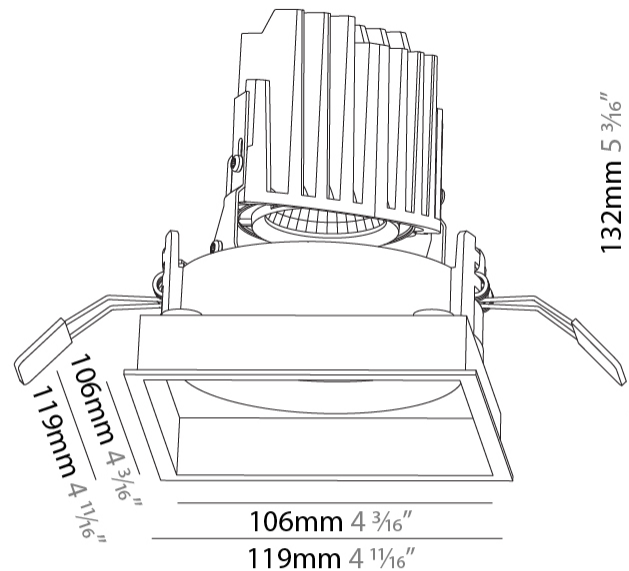

PHYSICAL

Shape: Square
Length (mm): 119
Length (in): 4 ¹¹/₁₆
Width (mm): 119
Width (in): 4 ¹¹/₁₆
Depth (mm): 132
Depth (in): 5 ³/₁₆
Ceiling Thickness (mm): 10 / 12.5 / 15
Ceiling Thickness (in): 3/8 or 1/2 or 9/16
Min. Recessing Depth (mm): 200
Min. Recessing Depth (in): 7 ⁷/₈
Light Distribution: Adjustable / Downlight
Weight (kg): 0.544
Weight (lbs): 1.2
Fixture Finish: SSR / BKV / CWI / CRY / HAB / LAG / UFT / ITA / RUA / RUR / MIC / FTG / MYG / TWT / LOD / PUS / FRO / FUP / KIA / POP / BLS / SPG / MEY / GOH / GUM / CHC / COM / ABZ / JAG / OBR / MOS / ROR
Fixture Material: Aluminum Die Cast
Cut-out Measurements: 114mm / 4 1/2" x 114mm / 4 1/2"

ELECTRICAL

Lamp Type: LED (Zhaga Standard)
Input Wattage (W): 13.2 / 16.5
Total Output Wattage (W): 12 / 14
Dimming: Tri-Mode (Non-Dimming and Phase Dimming (120Vac only) and 0-10V Dimming)
Driver Included: No
Driver Location: Recessed Housing
Driver Type: Constant Current - Universal
Driver Class: Class 2
Housing: See components
Input Voltage (V): 120 - 277
Constant Current (MA): 350

LED

Number of LEDs: 1
Color Temperature (°K): 2700 / 3000 / 3500 / 4000
Max. Delivered Lumen (lm): 850 / 950 / 1019 / 1040
Nominal Lumen (lm): 960 / 1070 / 1156 / 1180
CRI: >90 CRI
Lamp Life (hrs): 50000

OPTICAL

Reflector°: 10
Adjustability: Rotational 355°; Tilt 30°

RATINGS AND CERTIFICATIONS

Certified By: Certified for North American Standards
IP rating: IP20