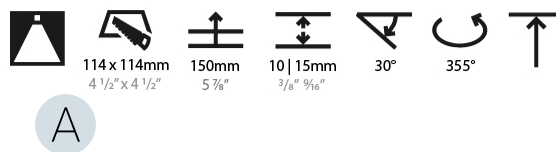

PHYSICAL

Shape: Square
Length (mm): 119
Length (in): 4 ¹¹/₁₆
Width (mm): 119
Width (in): 4 ¹¹/₁₆
Depth (mm): 132
Depth (in): 5 ³/₁₆
Ceiling Thickness (mm): 10 / 12.5 / 15
Ceiling Thickness (in): 3/8 or 1/2 or 9/16
Min. Recessing Depth (mm): 200
Min. Recessing Depth (in): 7 ⁷/₈
Light Distribution: Adjustable / Downlight
Weight (kg): 0.544
Weight (lbs): 1.2
Fixture Finish: SSR / BKV / CWI / CRY / HAB / LAG / UFT / ITA / RUA / RUR / MIC / FTG / MYG / TWT / LOD / PUS / FRO / FUP / KIA / POP / BLS / SPG / MEY / GOH / GUM / CHC / COM / ABZ / JAG / OBR / MOS / ROR
Fixture Material: Aluminum Die Cast
Cut-out Measurements: 114mm / 4 1/2" x 114mm / 4 1/2"

ELECTRICAL

Lamp Type: LED (Zhaga Standard)
Input Wattage (W): 13.2 / 16.5
Total Output Wattage (W): 12 / 14
Dimming: Tri-Mode (Non-Dimming and Phase Dimming (120Vac only) and 0-10V Dimming)
Driver Included: No
Driver Location: Recessed Housing
Driver Type: Constant Current - Universal
Driver Class: Class 2
Housing: See components
Input Voltage (V): 120 - 277
Constant Current (MA): 350

LED

Number of LEDs: 1
Color Temperature (°K): 2700 / 3000 / 3500 / 4000
Max. Delivered Lumen (lm): 850 / 950 / 1019 / 1040
Nominal Lumen (lm): 960 / 1070 / 1156 / 1180
CRI: >90 CRI
Lamp Life (hrs): 50000

OPTICAL

Reflector°: 10
Adjustability: Rotational 355°; Tilt 30°

RATINGS AND CERTIFICATIONS

Certified By: Certified for North American Standards
IP rating: IP20